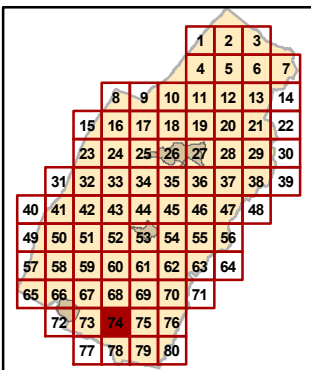

June 2017
Reference Use Only

Roads	Shenandoah River	
Railroad	Towns	
Stream	Rural Districts	