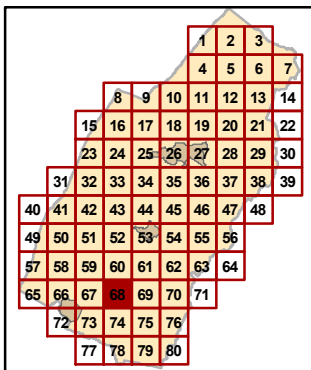

June 2017  
Reference Use Only

Roads	Shenandoah River
Railroad	Towns
Stream	Rural Districts

A compass rose with a star in the center, indicating North (N), South (S), East (E), and West (W).