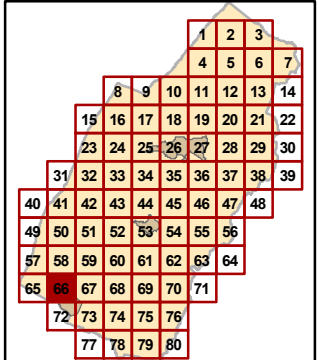

65

67

72

June 2017  
Reference Use Only

	Roads		Shenandoah River	
	Railroad		Towns	
	Stream		Rural Districts	