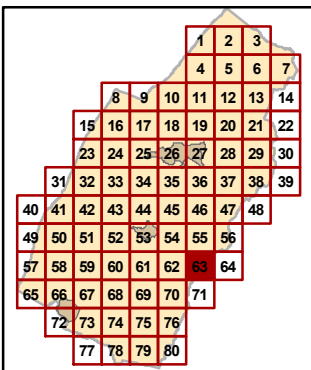

62

64

71

June 2017
Reference Use Only

	Roads		Shenandoah River	
	Railroad		Towns	
	Stream		Rural Districts	