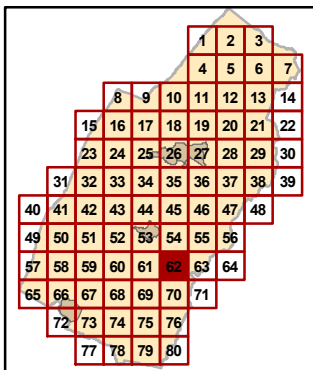

61

63

70

June 2017
Reference Use Only

	Roads		Shenandoah River	
	Railroad		Towns	
	Stream		Rural Districts	