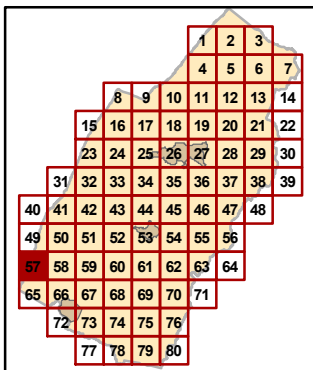

49

58

65

June 2017  
Reference Use Only

	Roads		Shenandoah River	
	Railroad		Towns	
	Stream		Rural Districts	