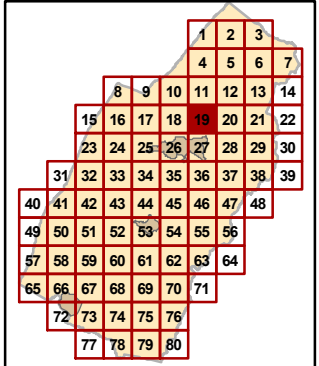

18

20

27

June 2017
Reference Use Only

Roads	Shenandoah River
Railroad	Towns
Stream	Rural Districts

A compass rose with a star in the center, labeled with N (North), S (South), E (East), and W (West).