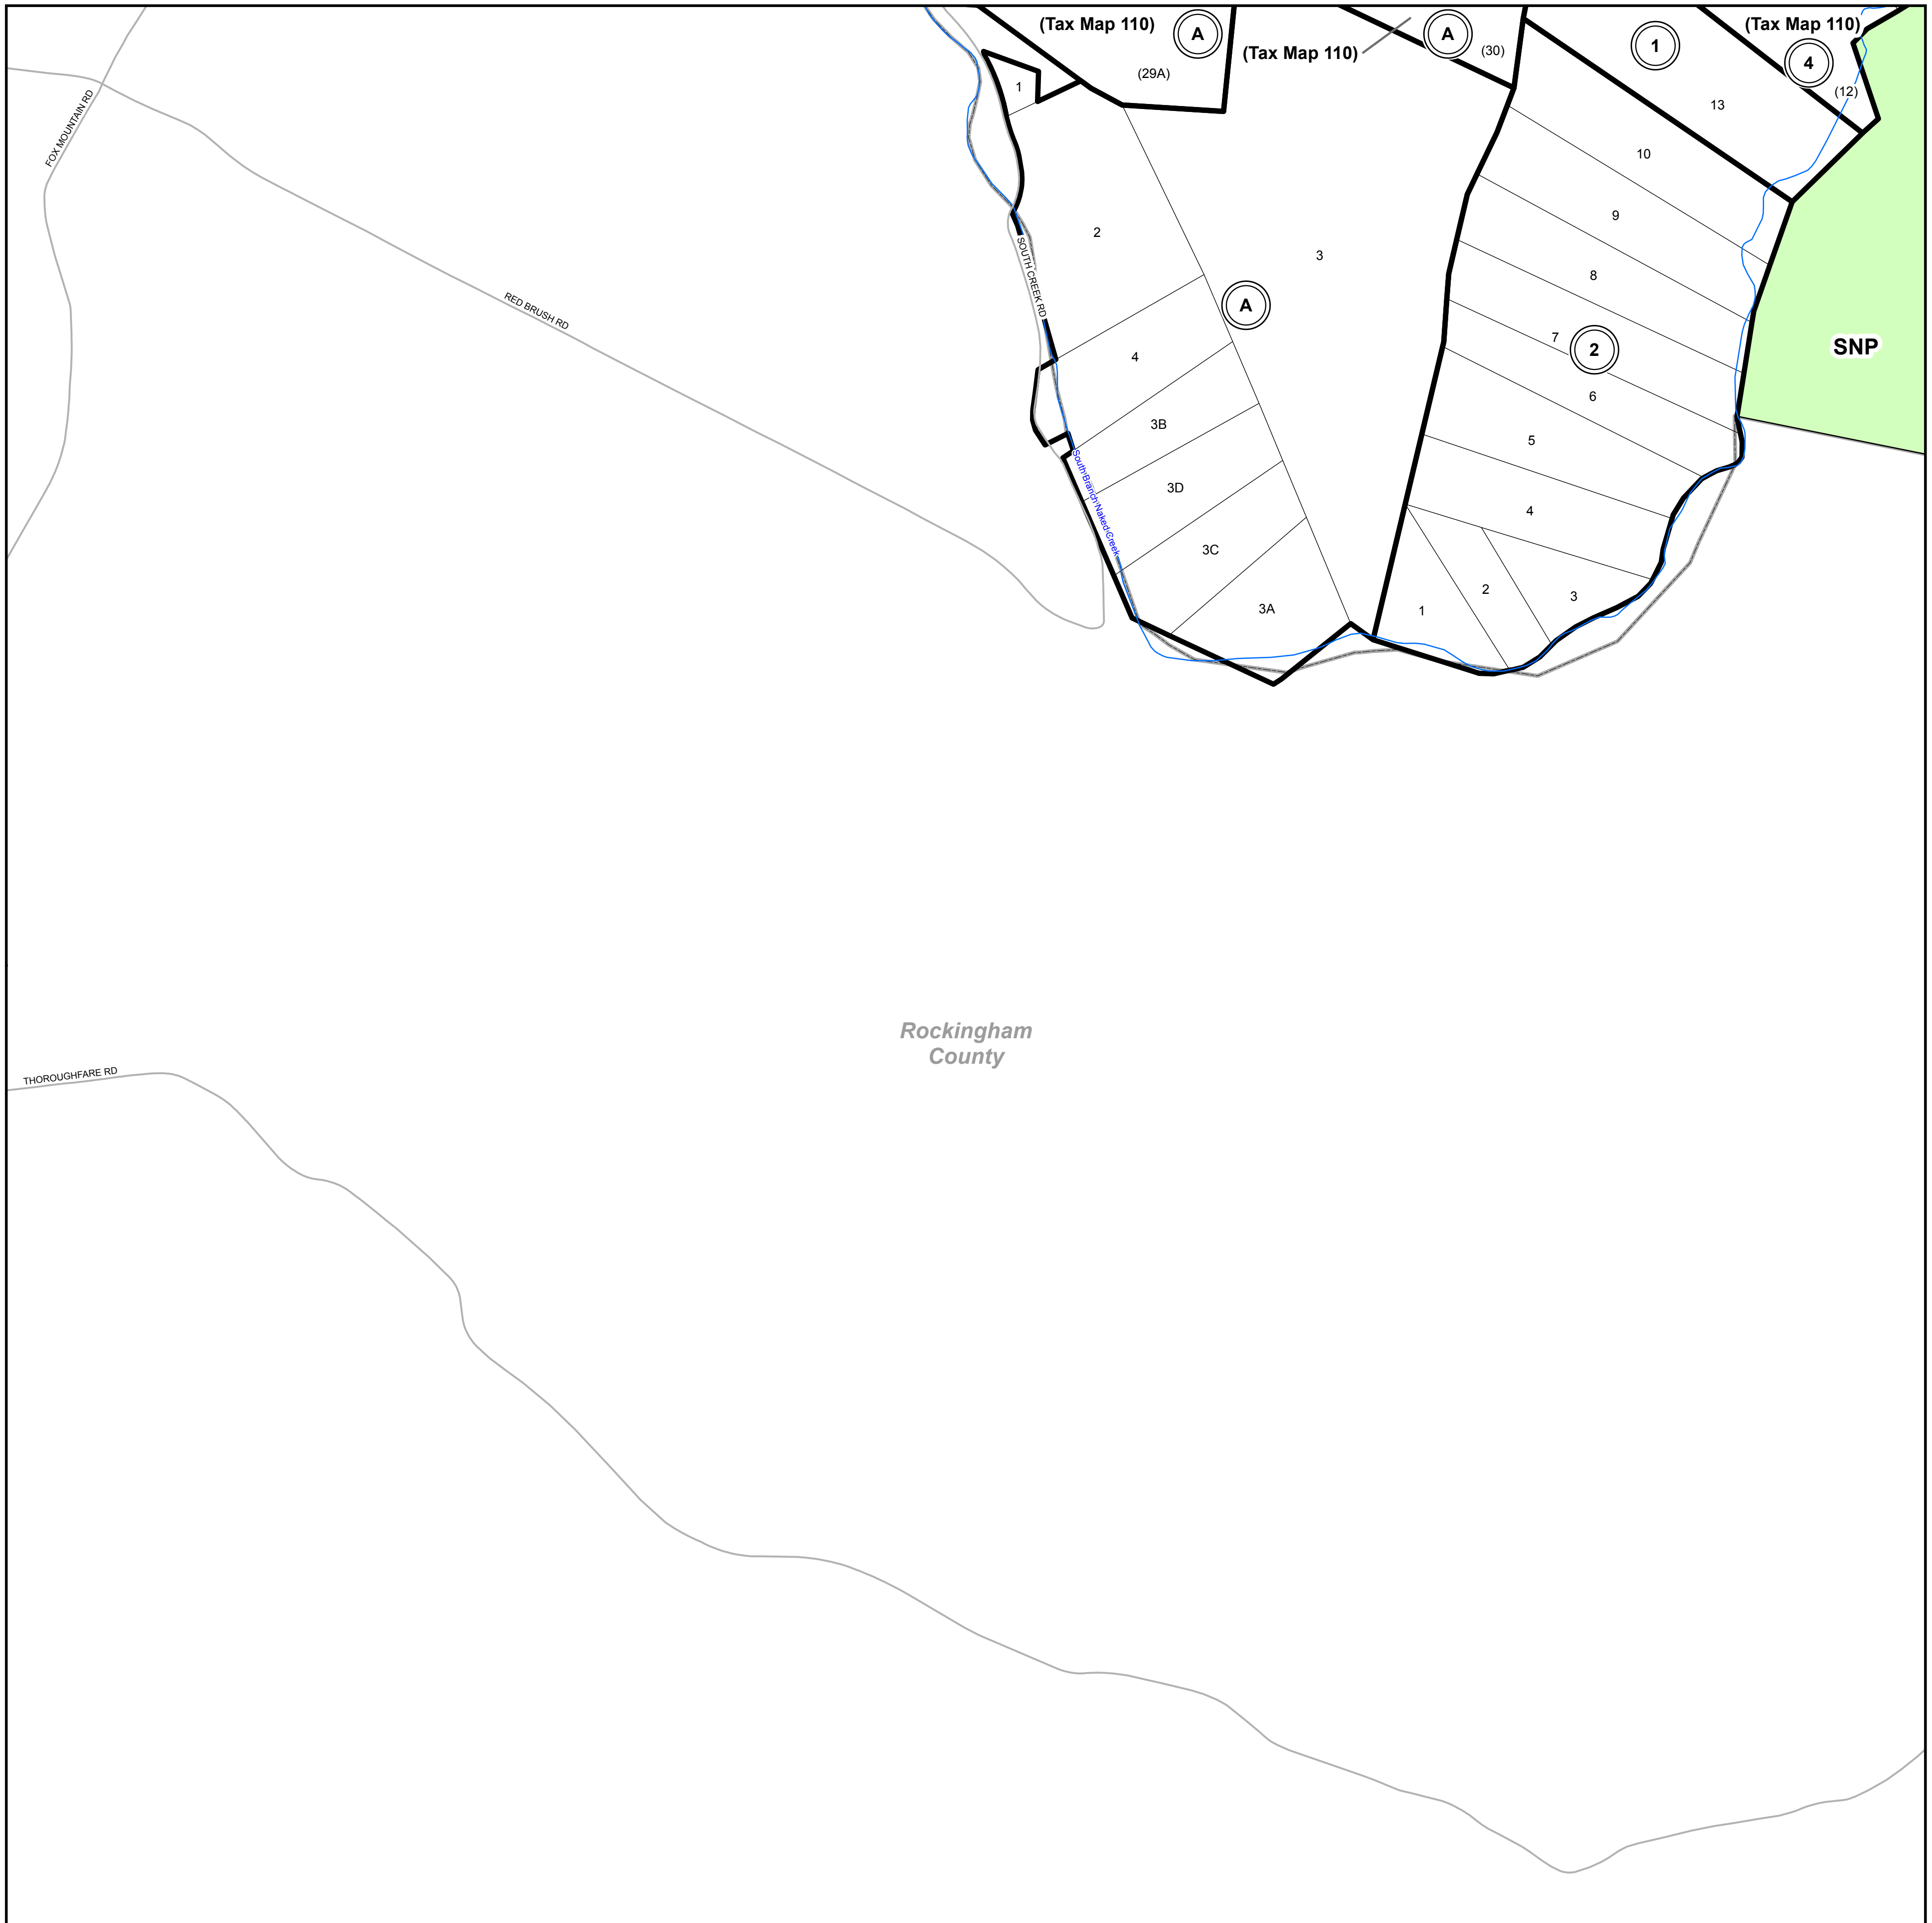

Tax Map Parcels

Page County, Virginia

109

110

111

NONE

115

Rockingham
County

NONE

NONE

NONE

SHENANDOAH IRON WORKS

March 2017
Commissioner of Revenue
Reference Use Only

**Tax Map
114**