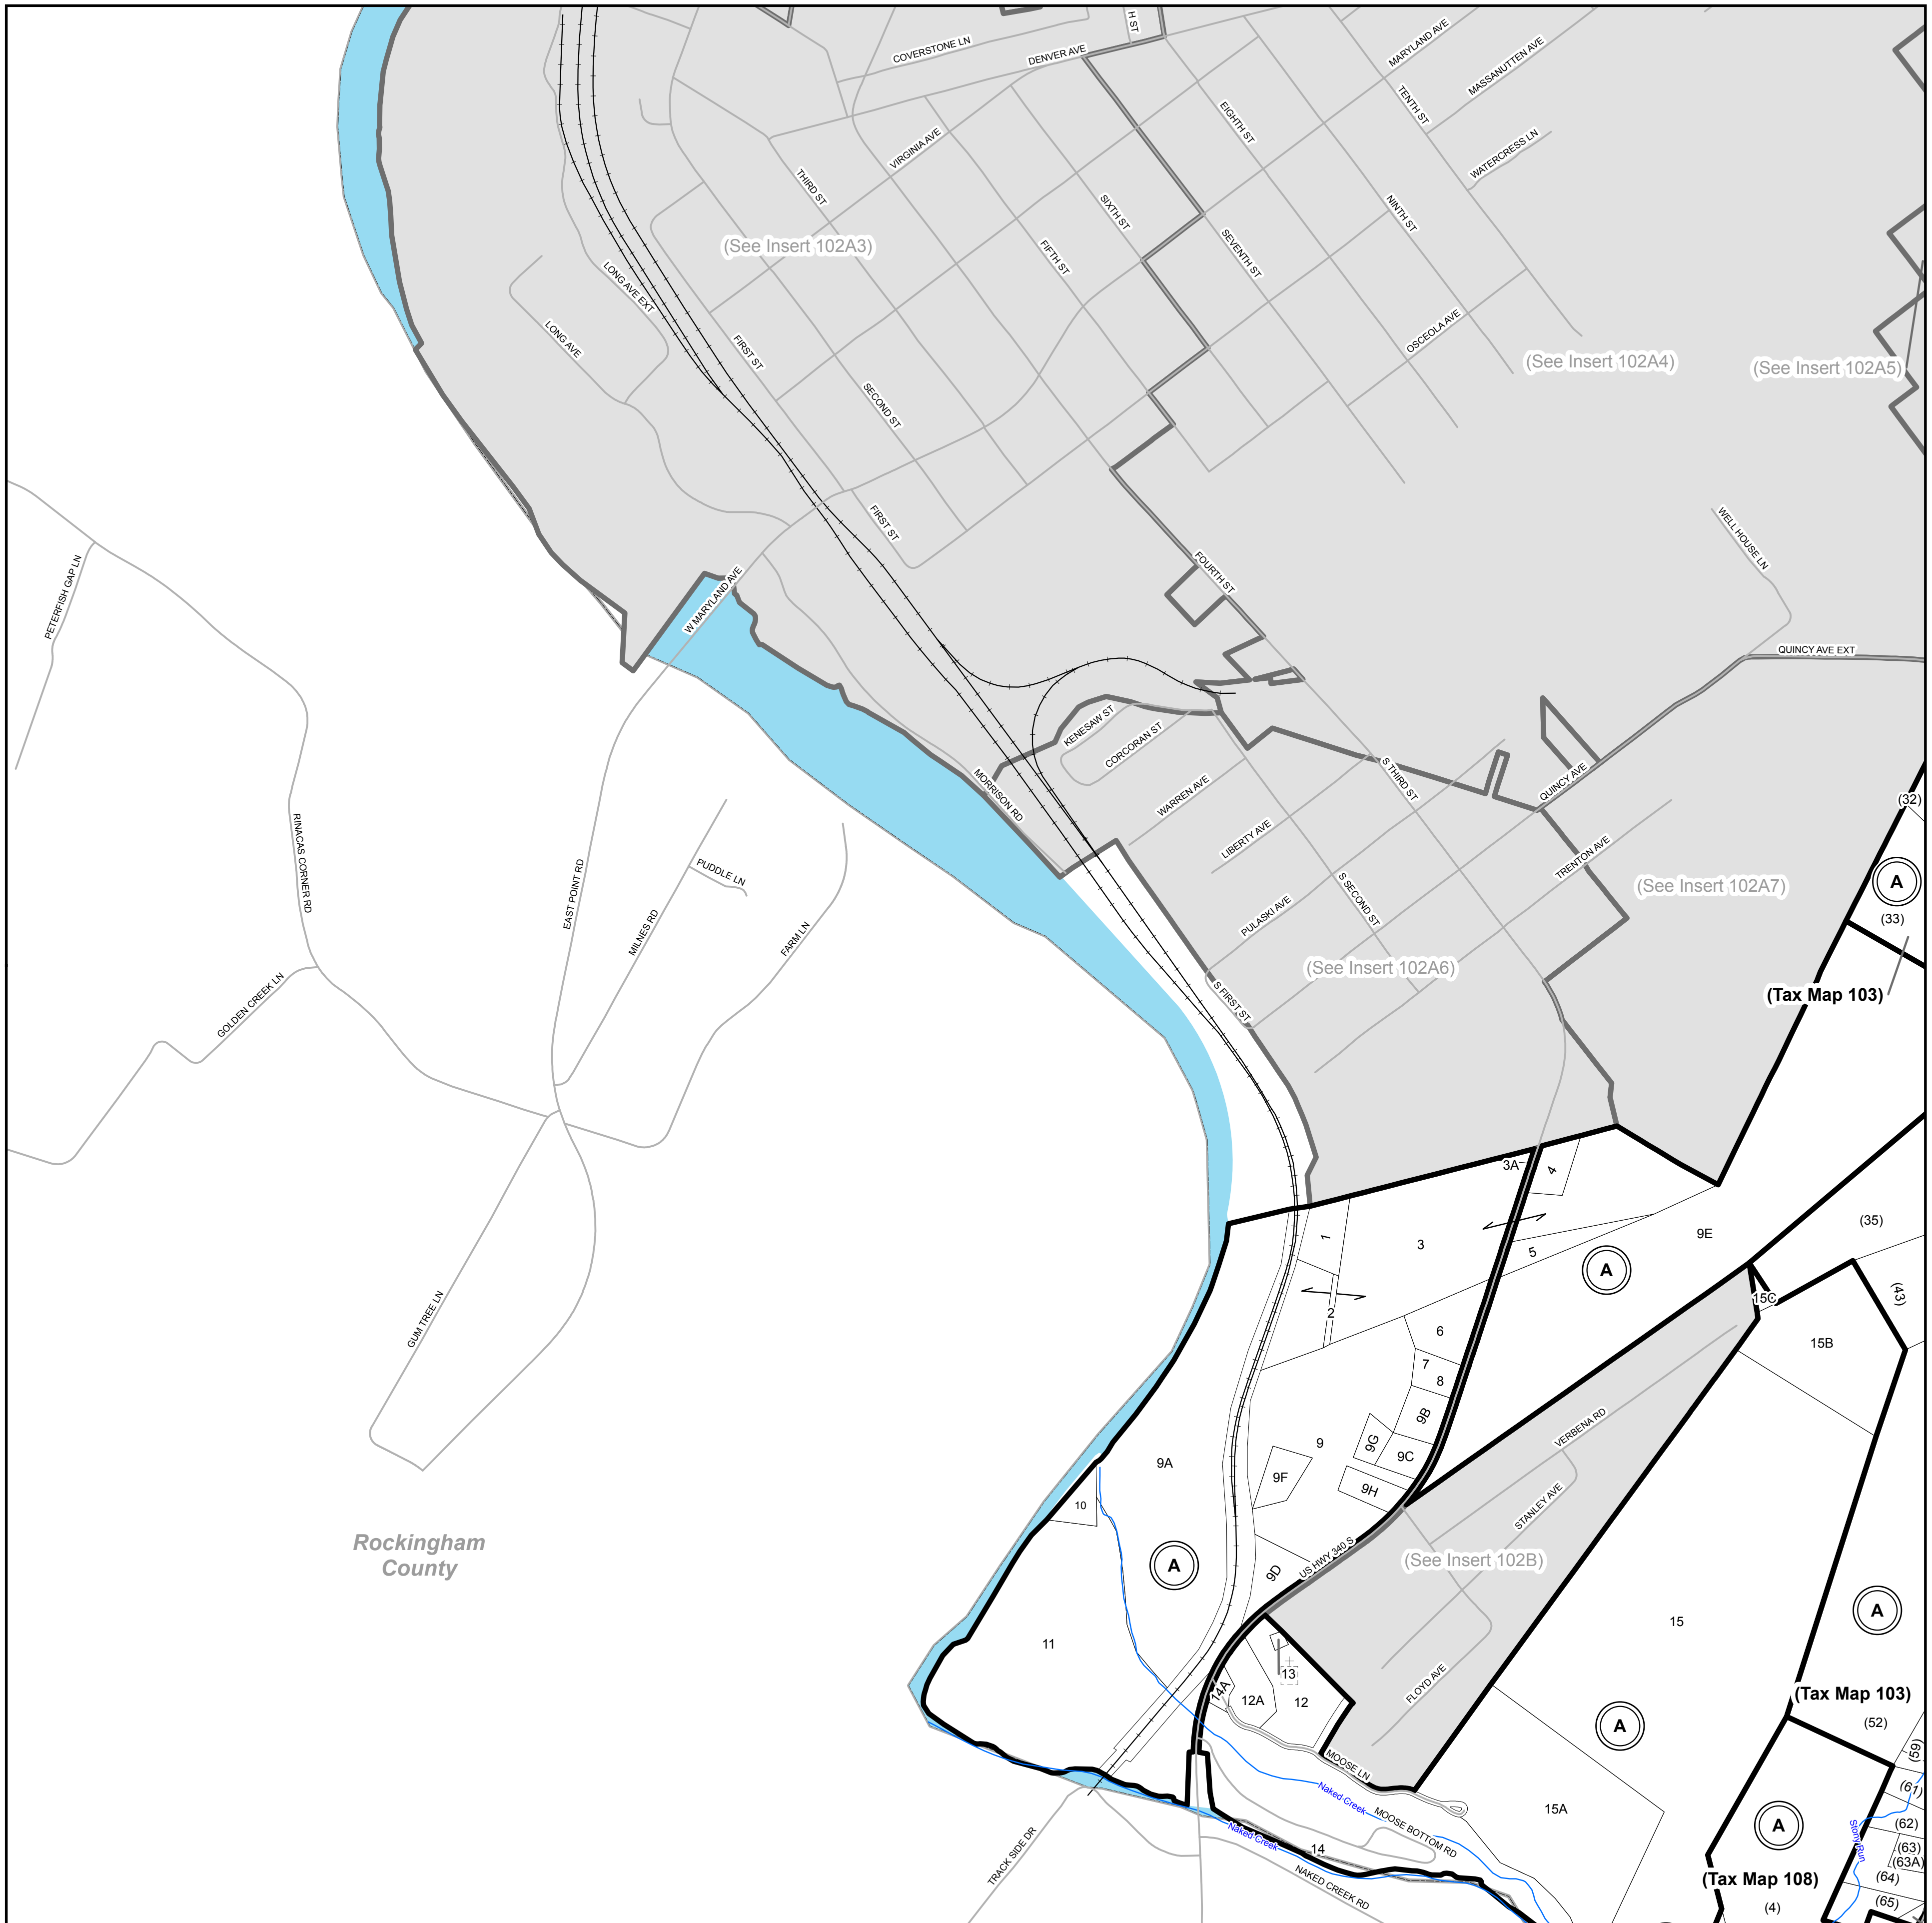

Tax Map Parcels

Page County, Virginia

95

96

97

NONE

103

NONE

108

109

March 2017
Commissioner of Revenue
Reference Use Only

SHENANDOAH IRON WORKS

Any determination of topography or contours, or any depiction of physical improvements, property lines or boundaries is for general information only and shall not be used for the design, modification, or construction of improvements to real property or for flood plain determination.

Tax Map
102