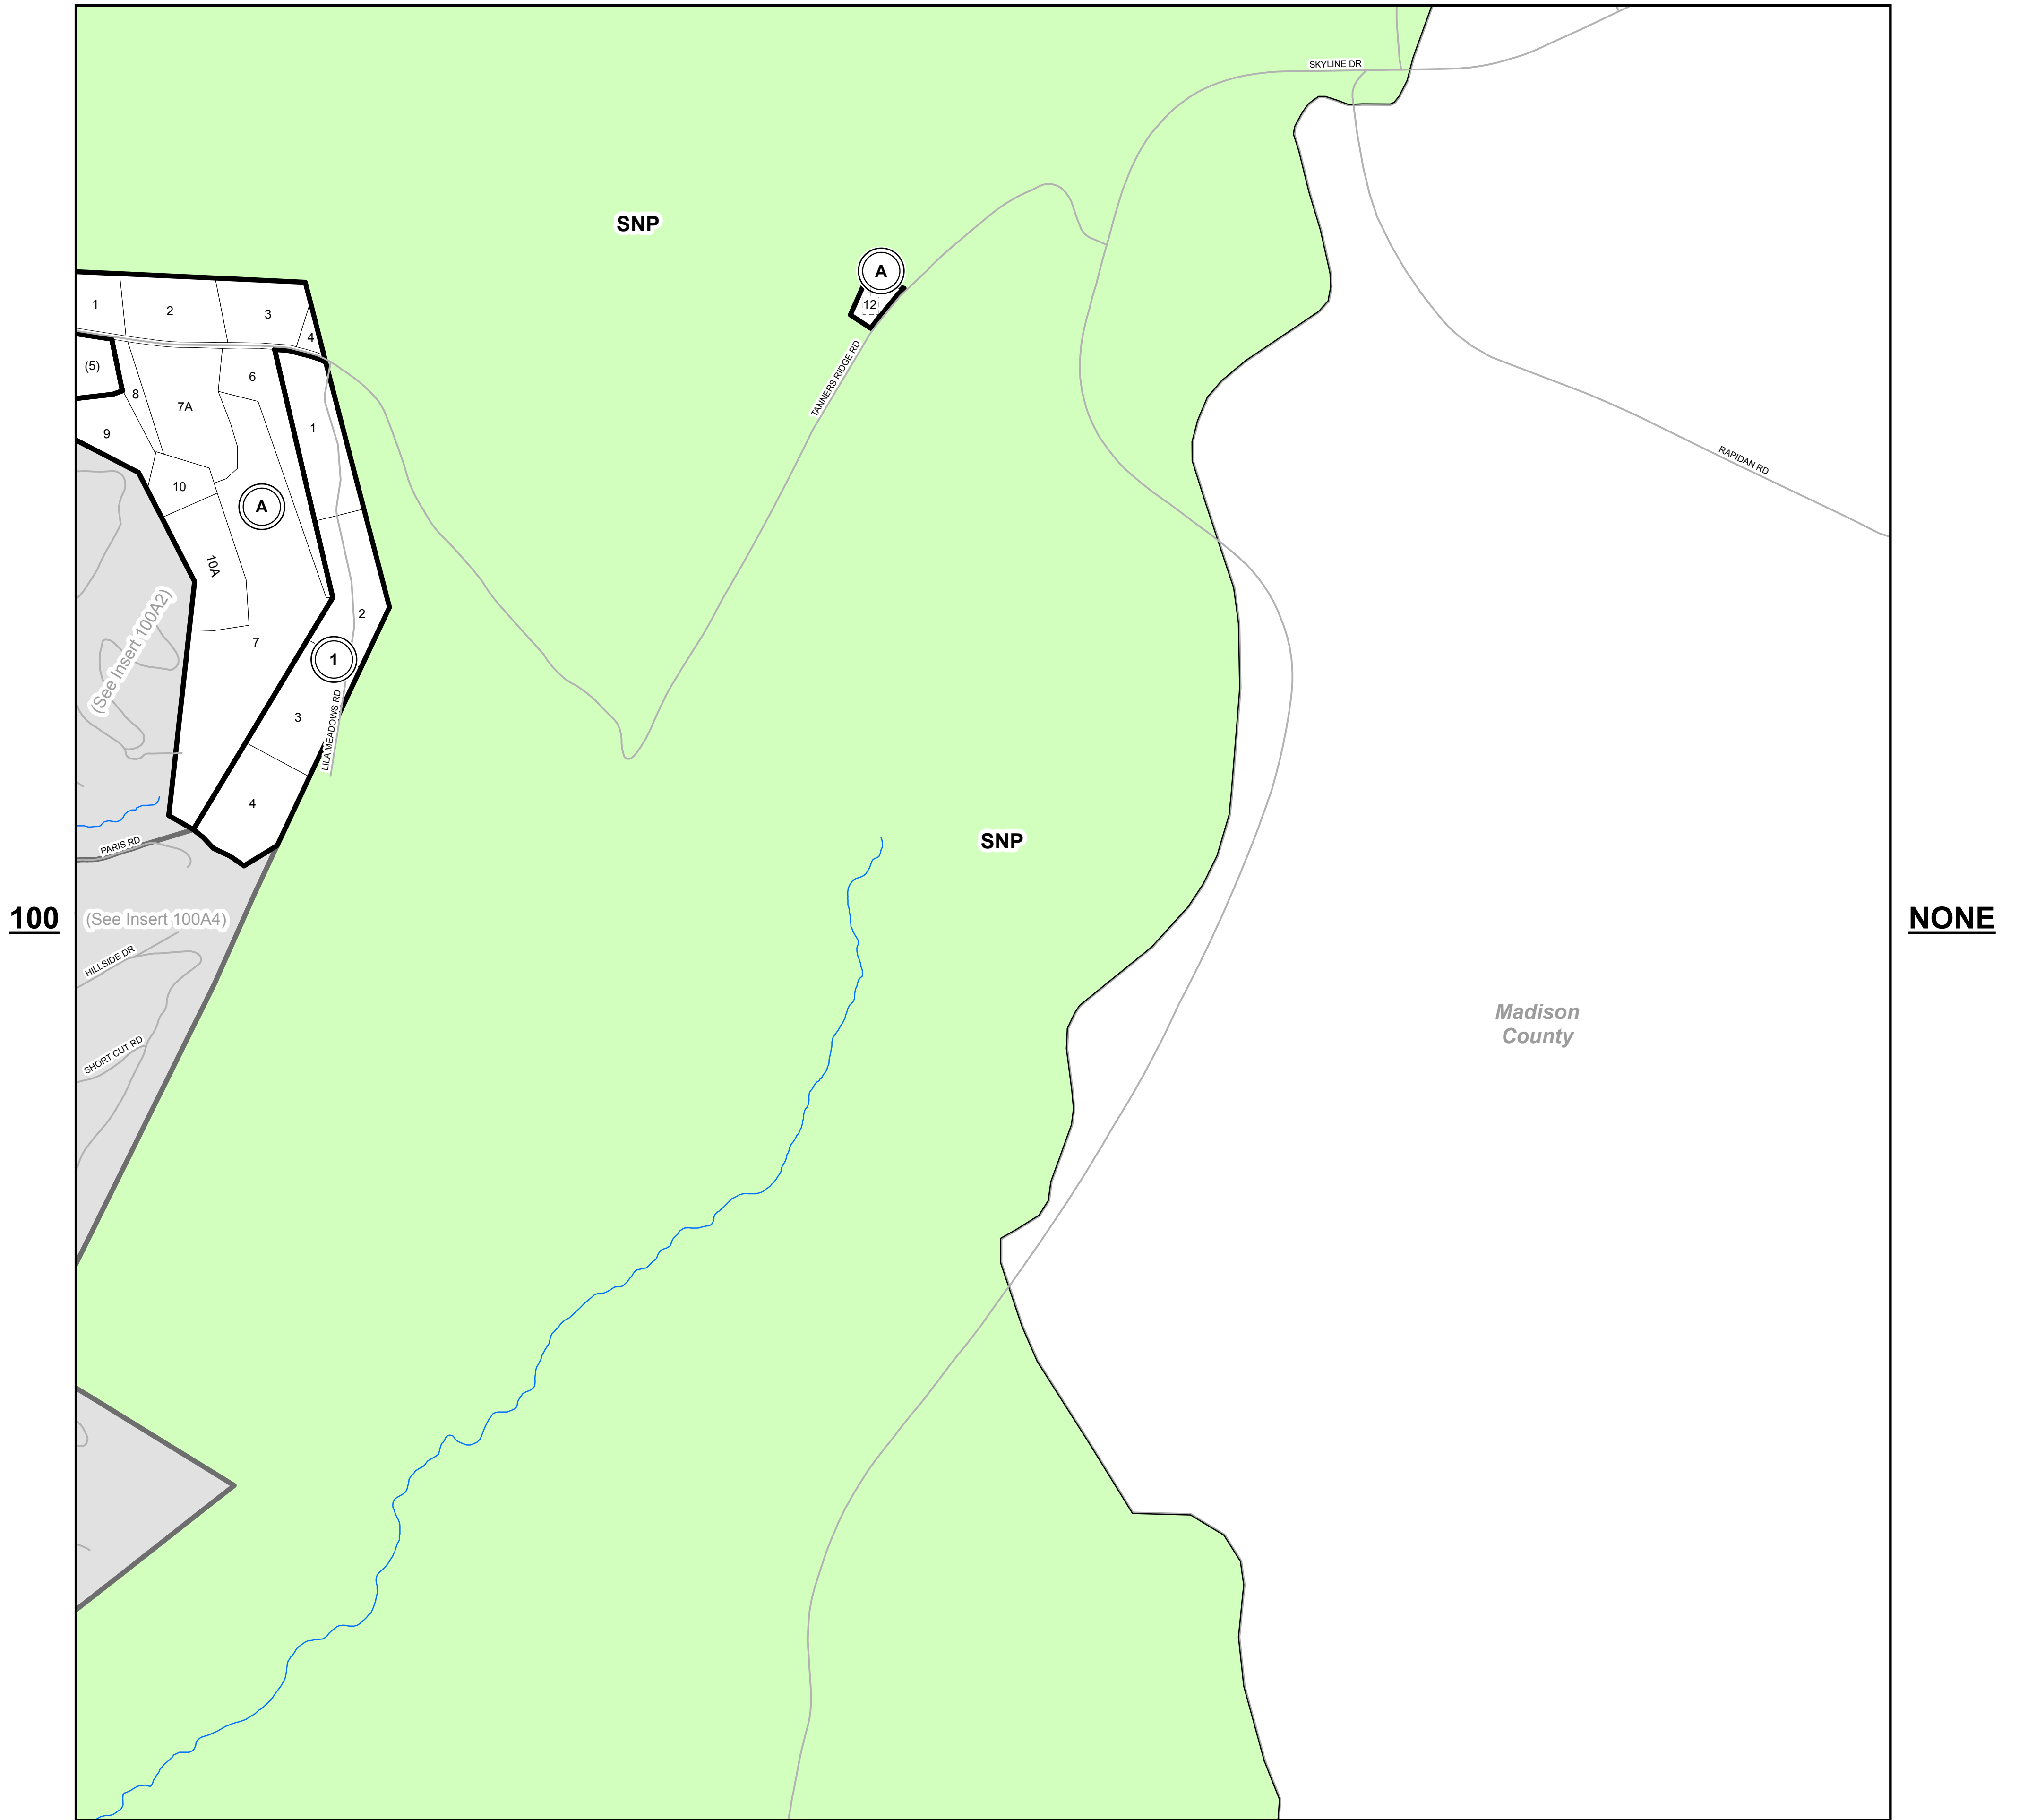

Tax Map Parcels

Page County, Virginia

91

92

93

100

NONE

106

107

NONE

MARKSVILLE
SHENANDOAH IRON WORKS

March 2017
Commissioner of Revenue
Reference Use Only

Tax Map
101