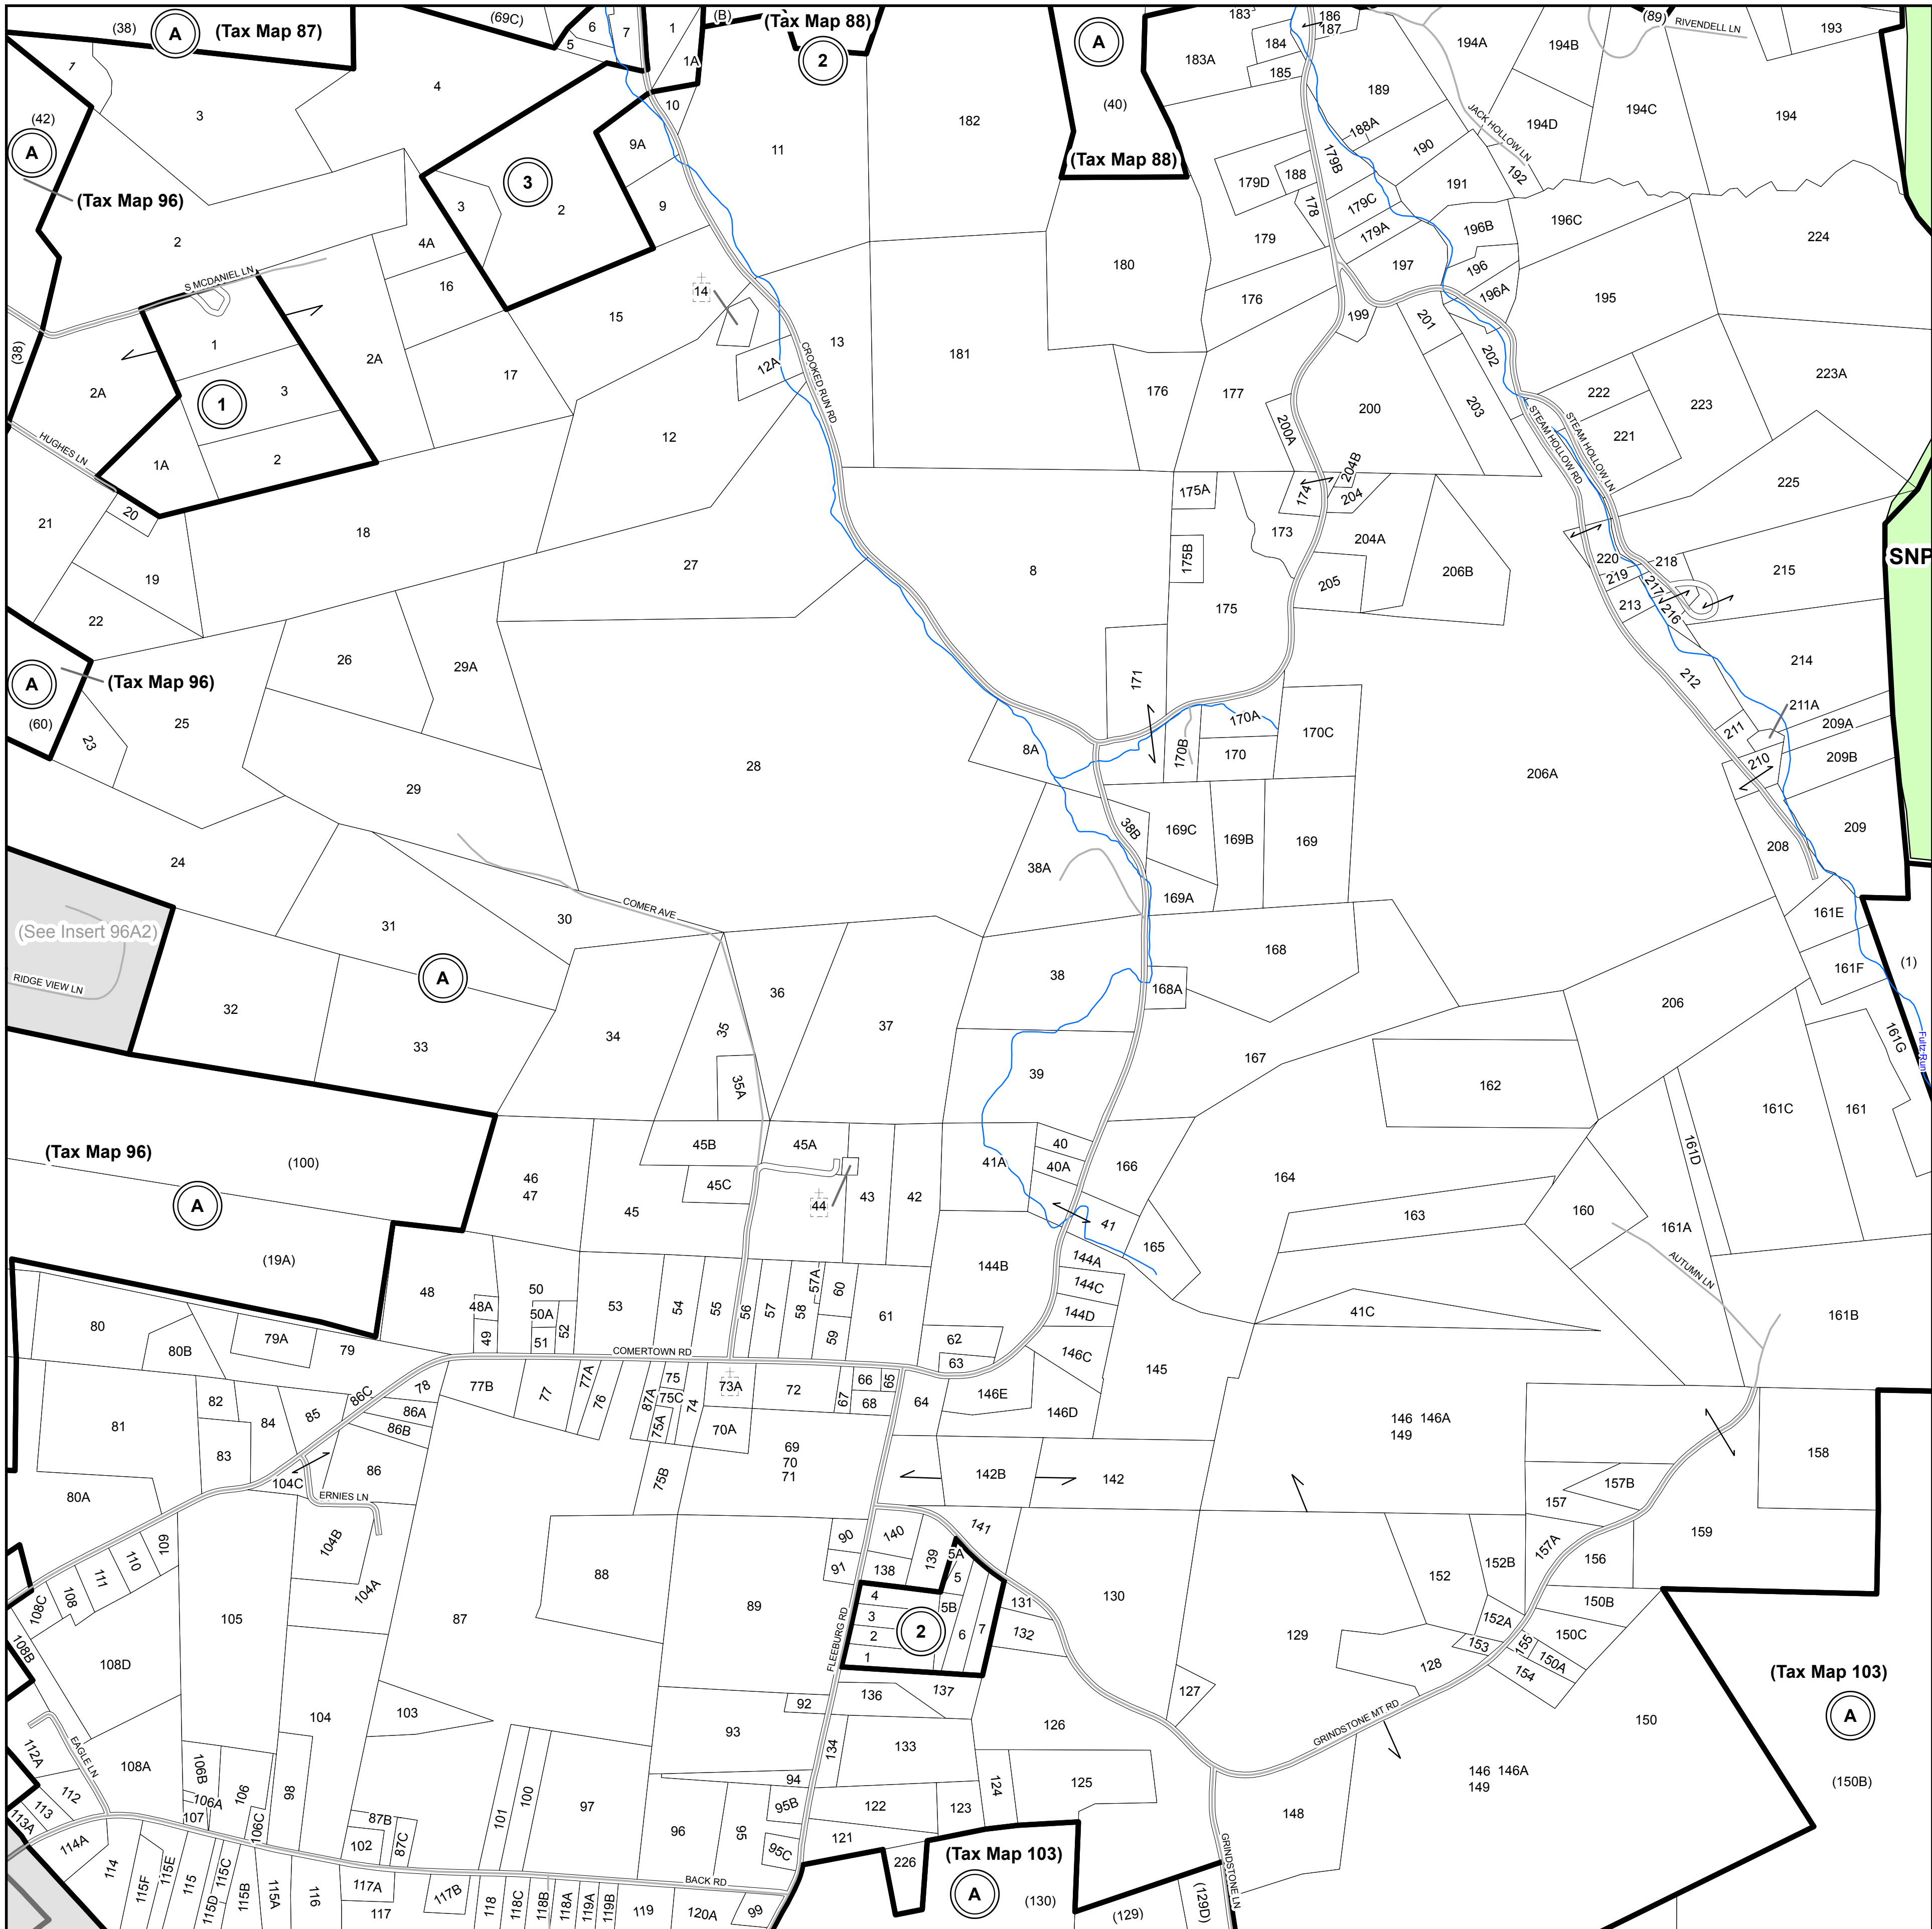

Tax Map Parcels

Page County, Virginia

87 88 89

96 98

102 103 104

SHENANDOAH IRON WORKS

March 2017
Commissioner of Revenue
Reference Use Only

Tax Map
97