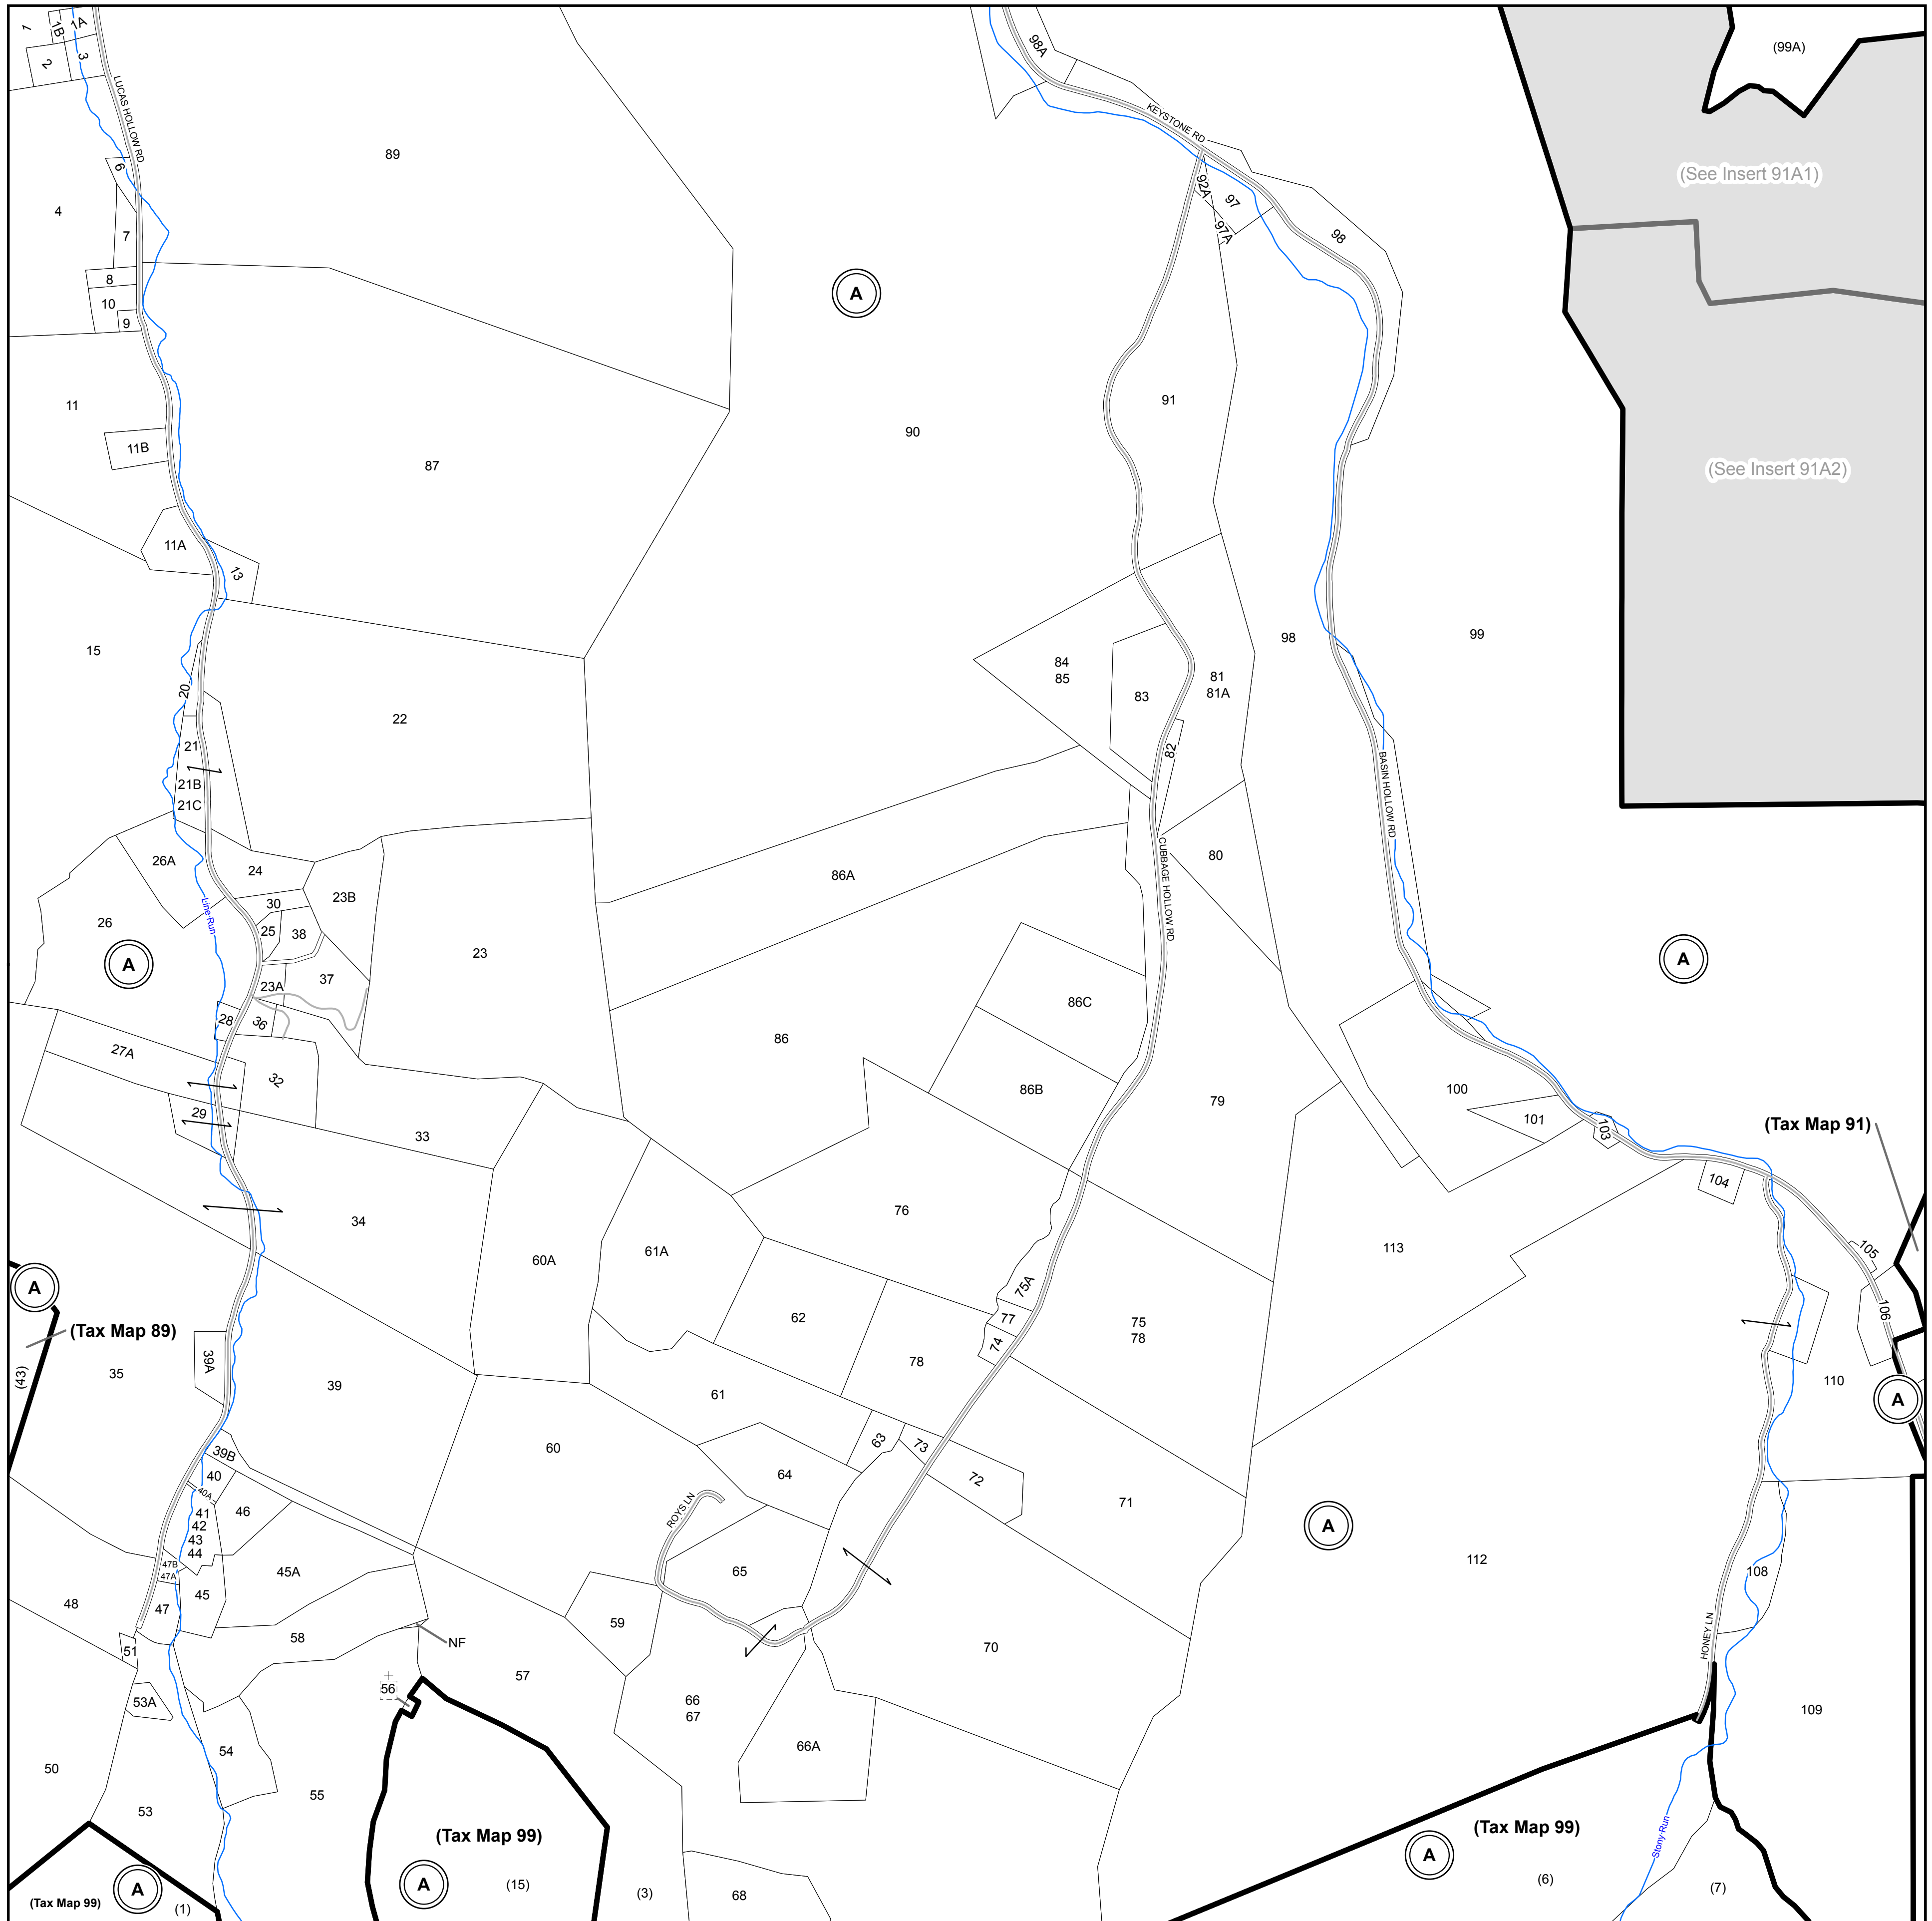

Tax Map Parcels

Page County, Virginia

79

80

81

89

91

98

99

100

March 2017
Commissioner of Revenue
Reference Use Only

Tax Map
90

MARKSVILLE
SHENANDOAH IRON WORKS

Any determination of topography or contours, or any depiction of physical improvements, property lines or boundaries is for general information only and shall not be used for the design, modification, or construction of improvements to real property or for flood plain determination.