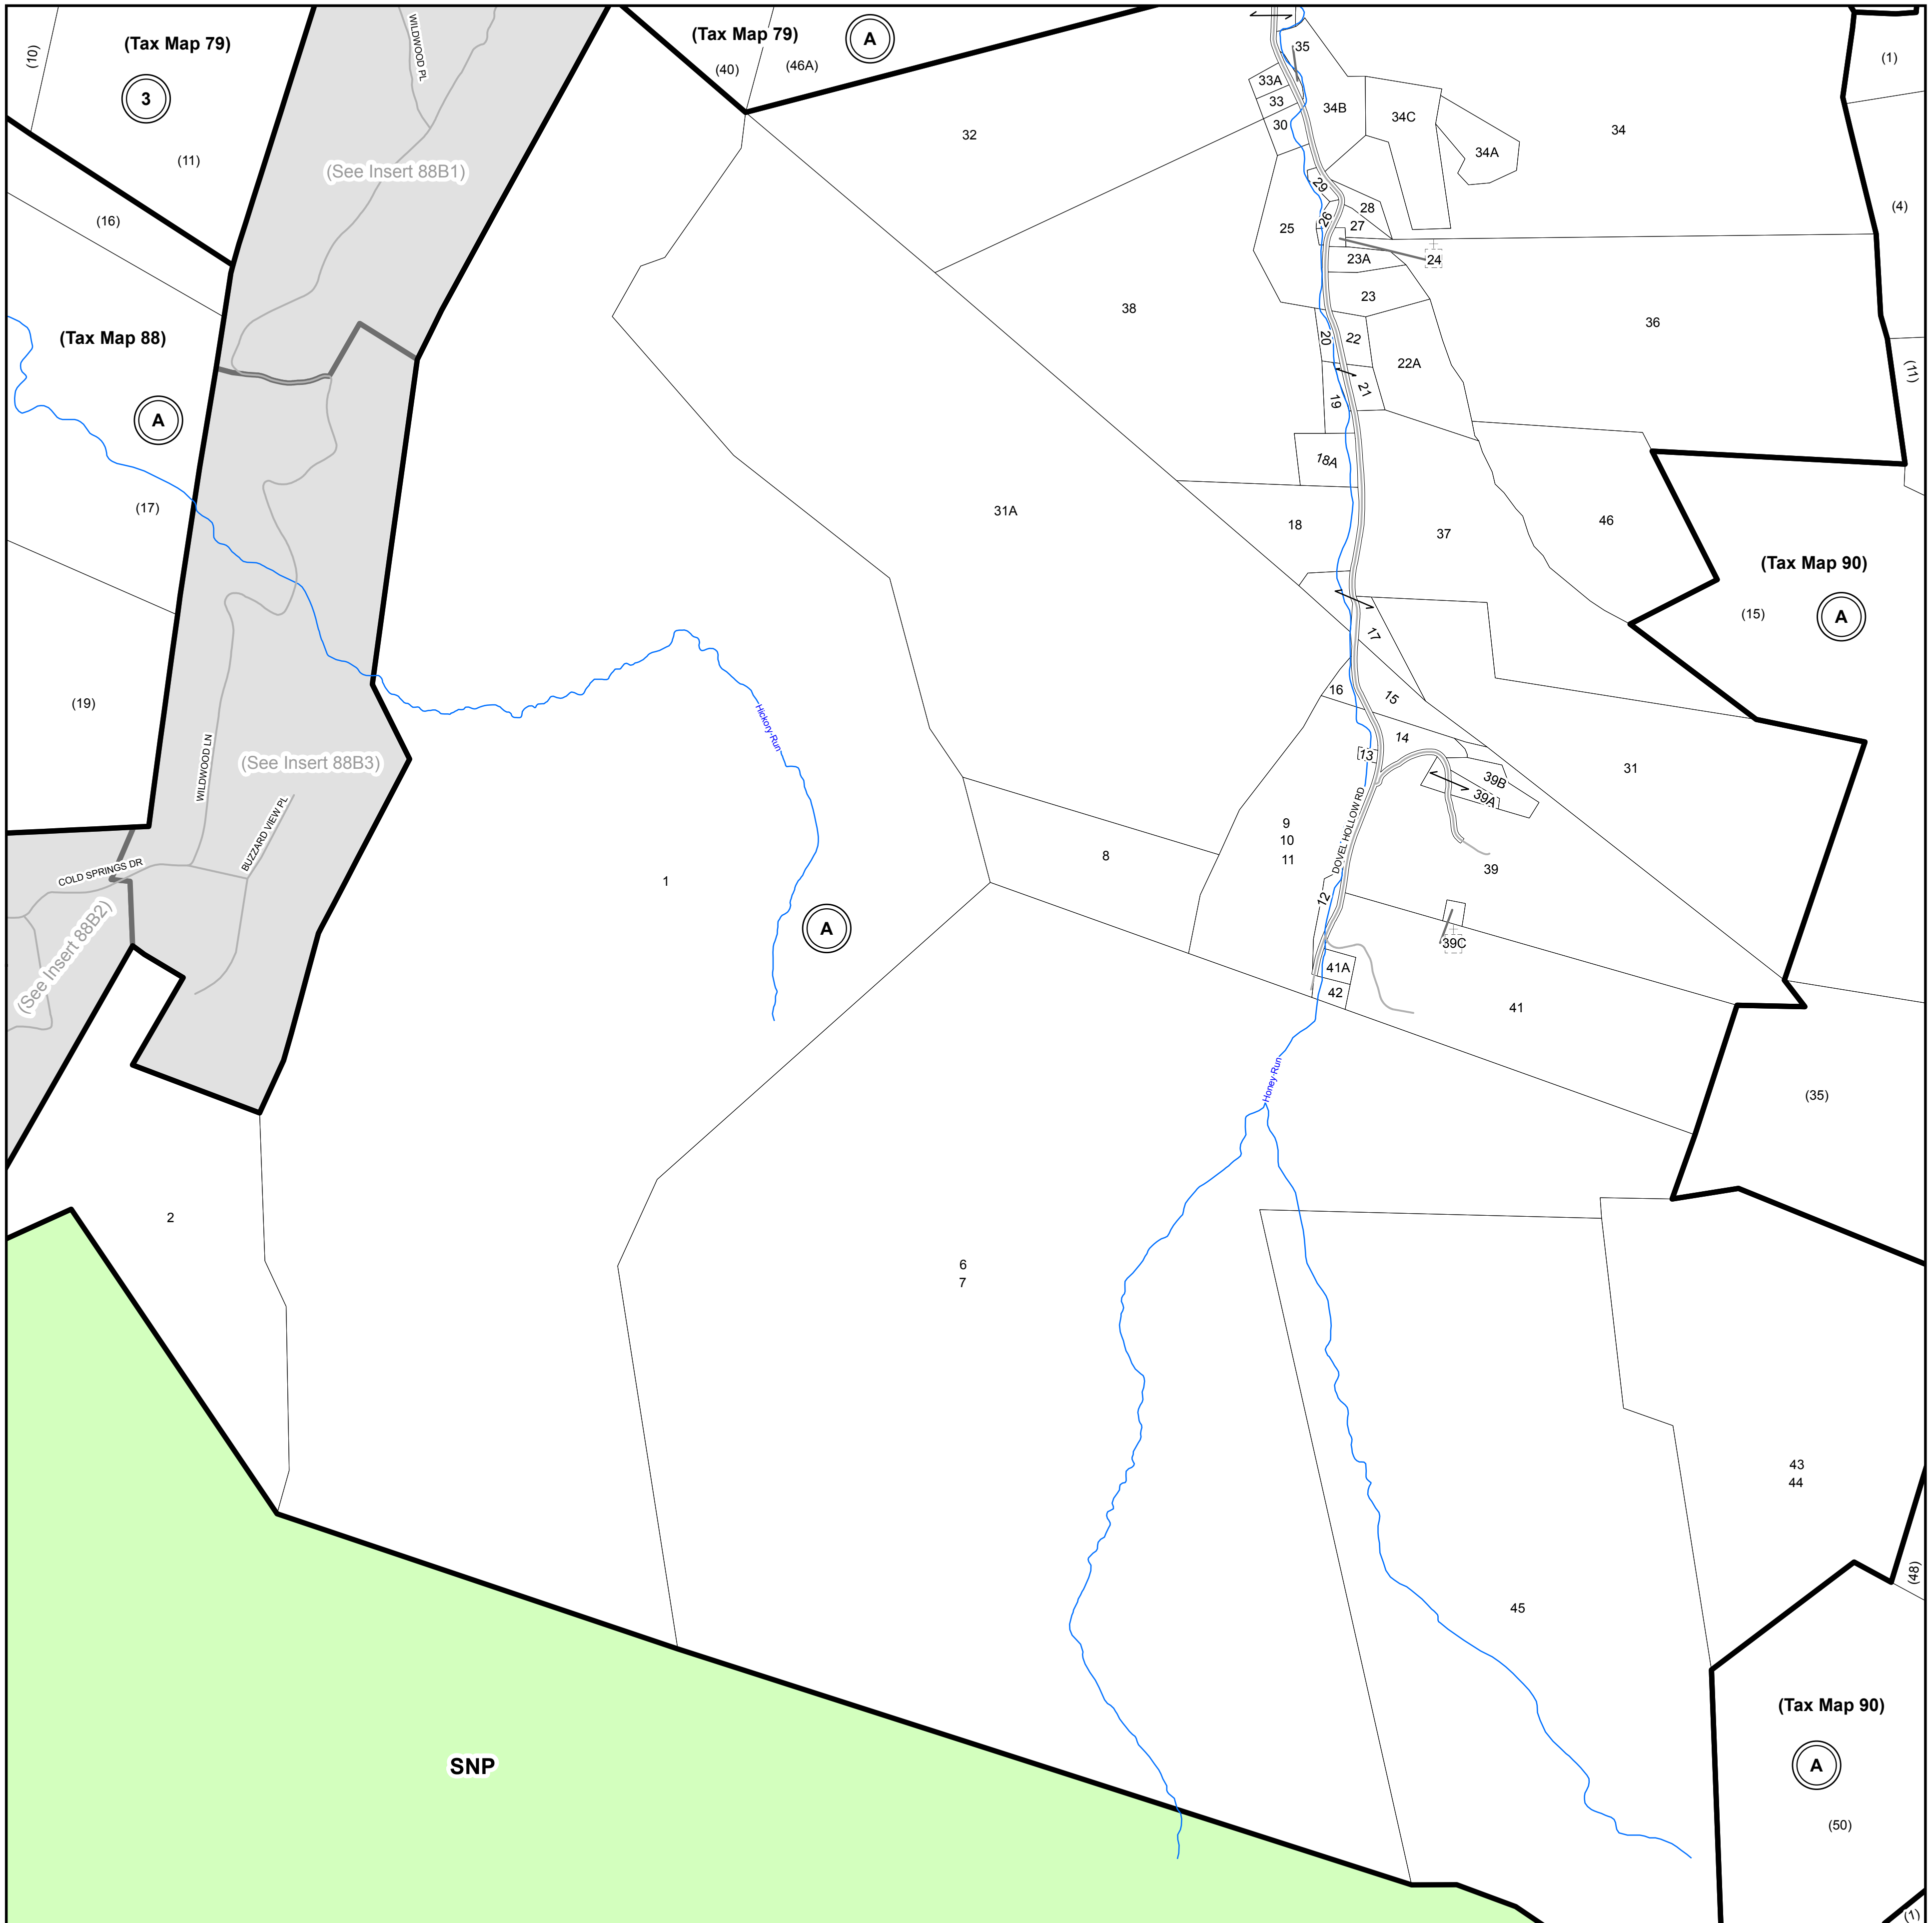

Tax Map Parcels

Page County, Virginia

78 **79** **80**

88 **90**

97 **98** **99**

SHENANDOAH IRON WORKS

March 2017
Commissioner of Revenue
Reference Use Only

Tax Map
89