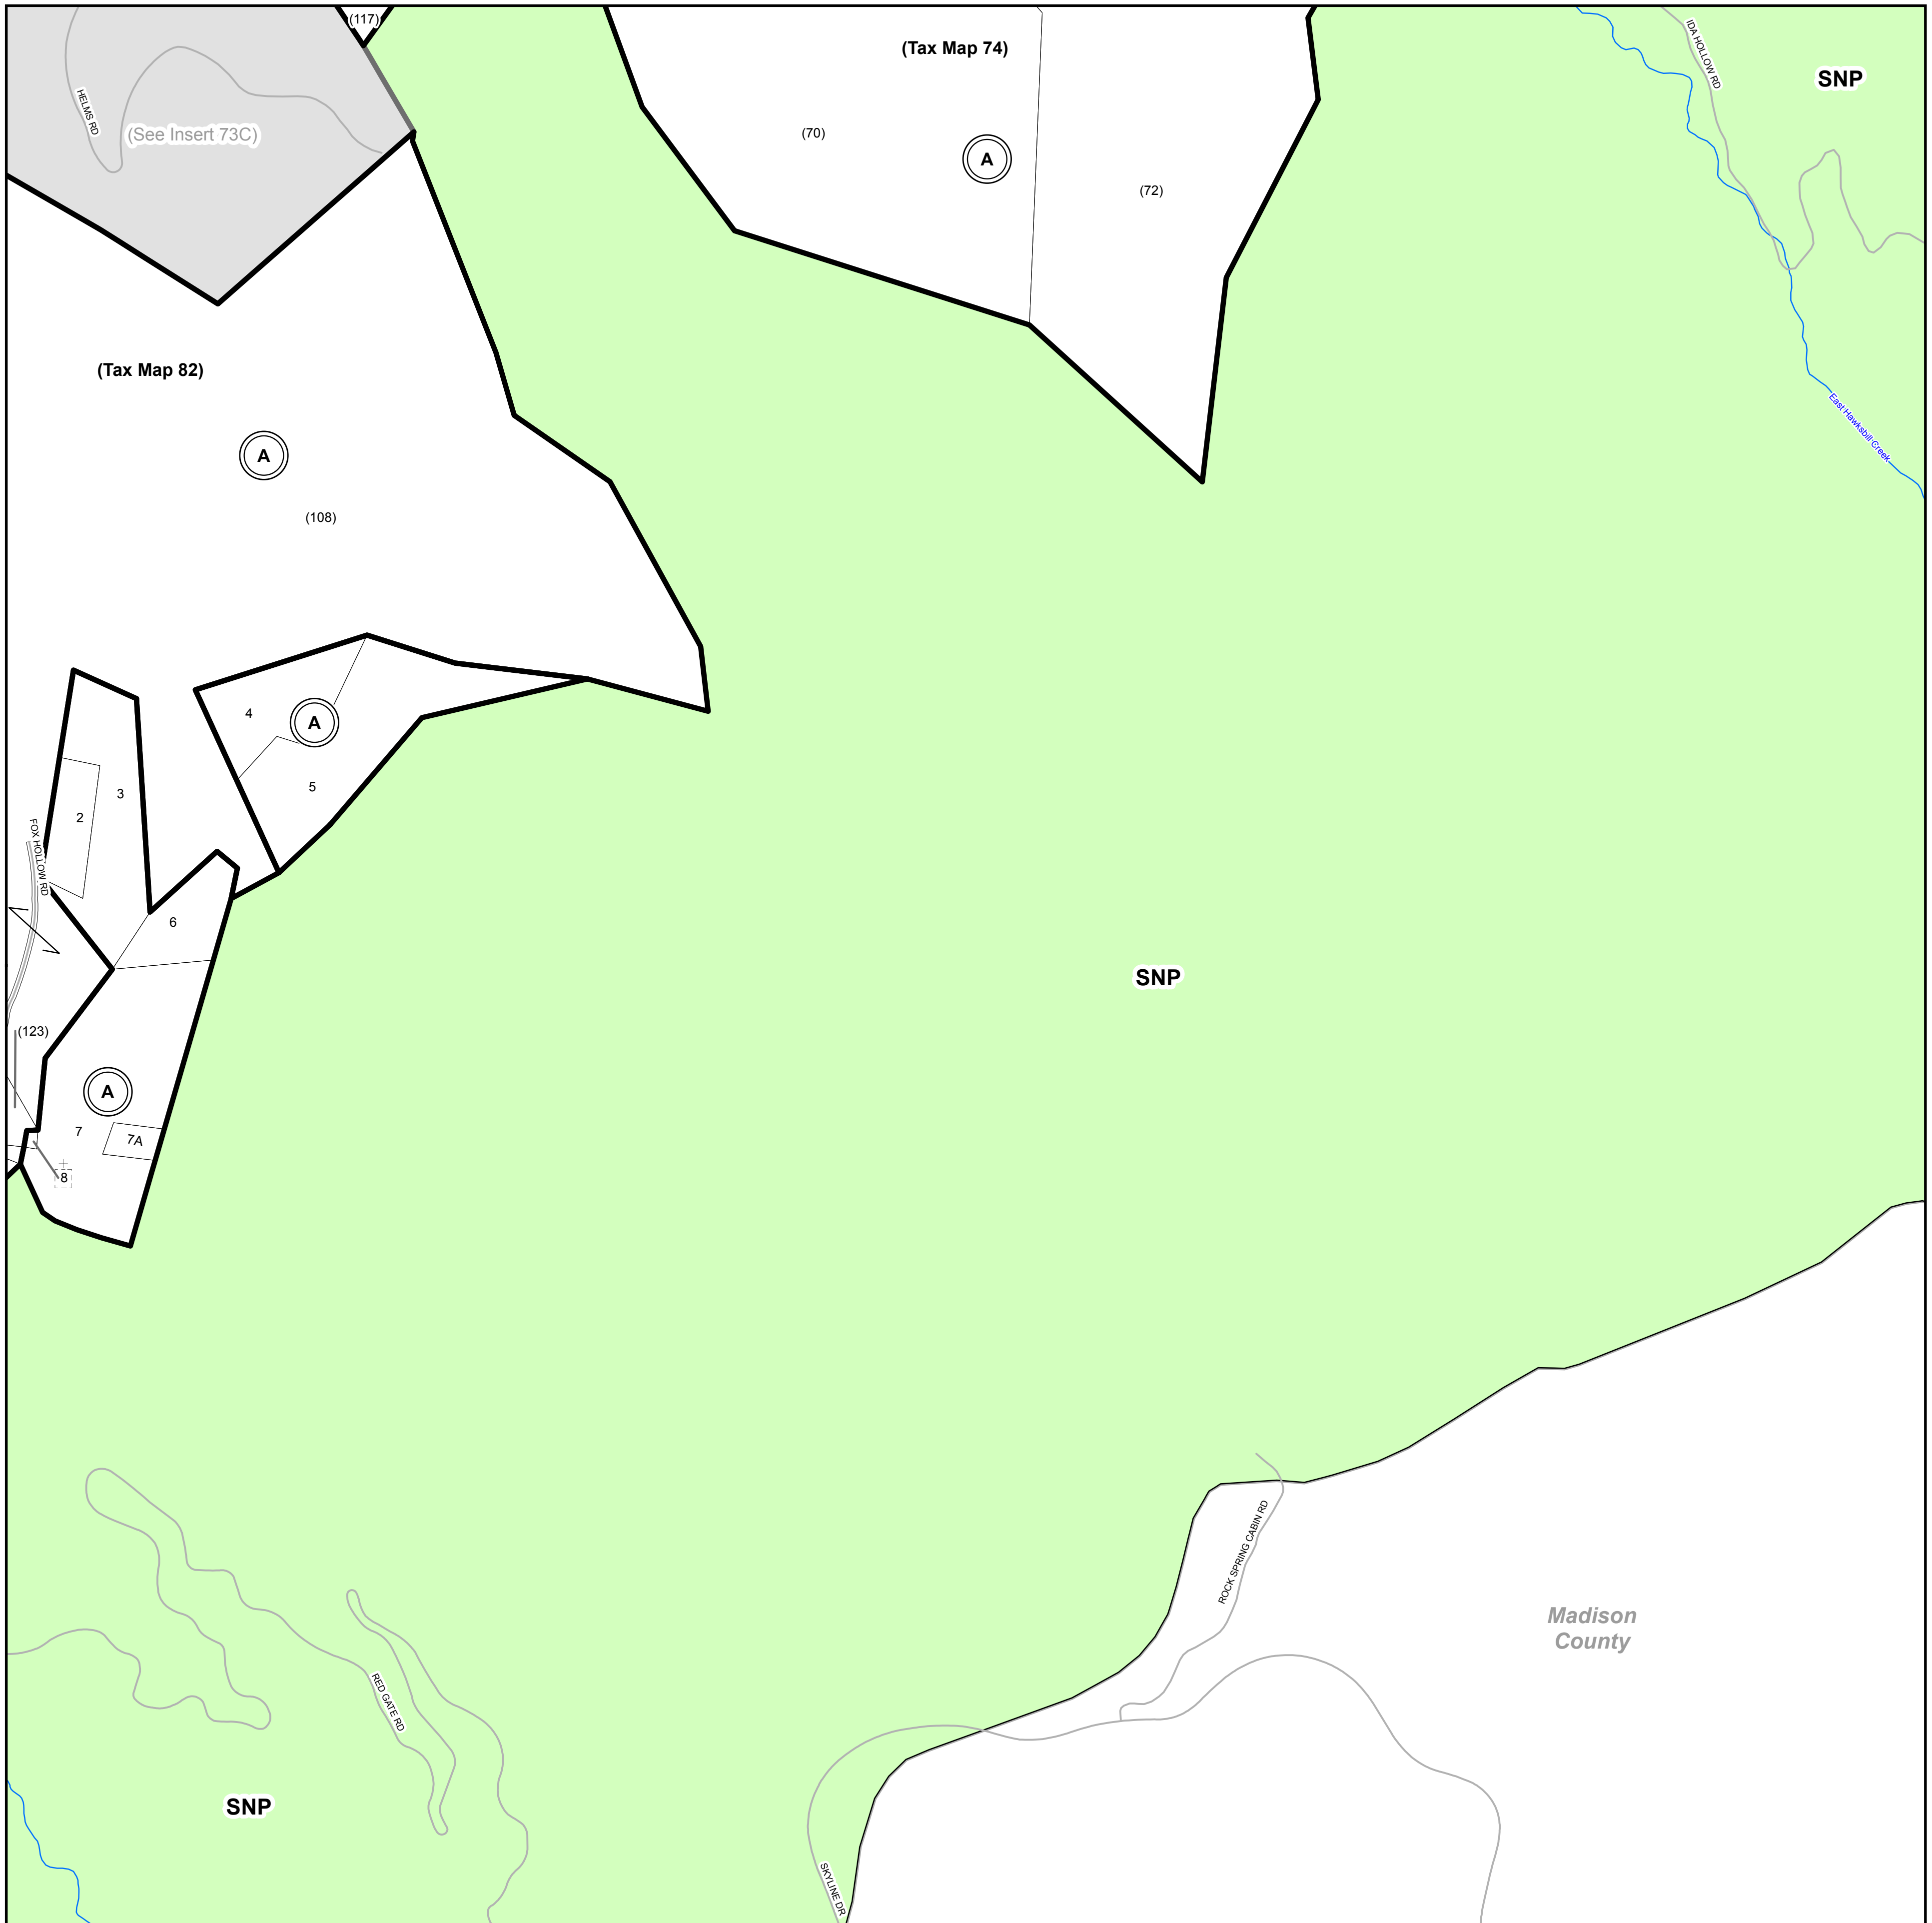

Tax Map Parcels

Page County, Virginia

73

74

75

82

84

92

93

NONE

MARKSVILLE

March 2017
Commissioner of Revenue
Reference Use Only

Tax Map
83