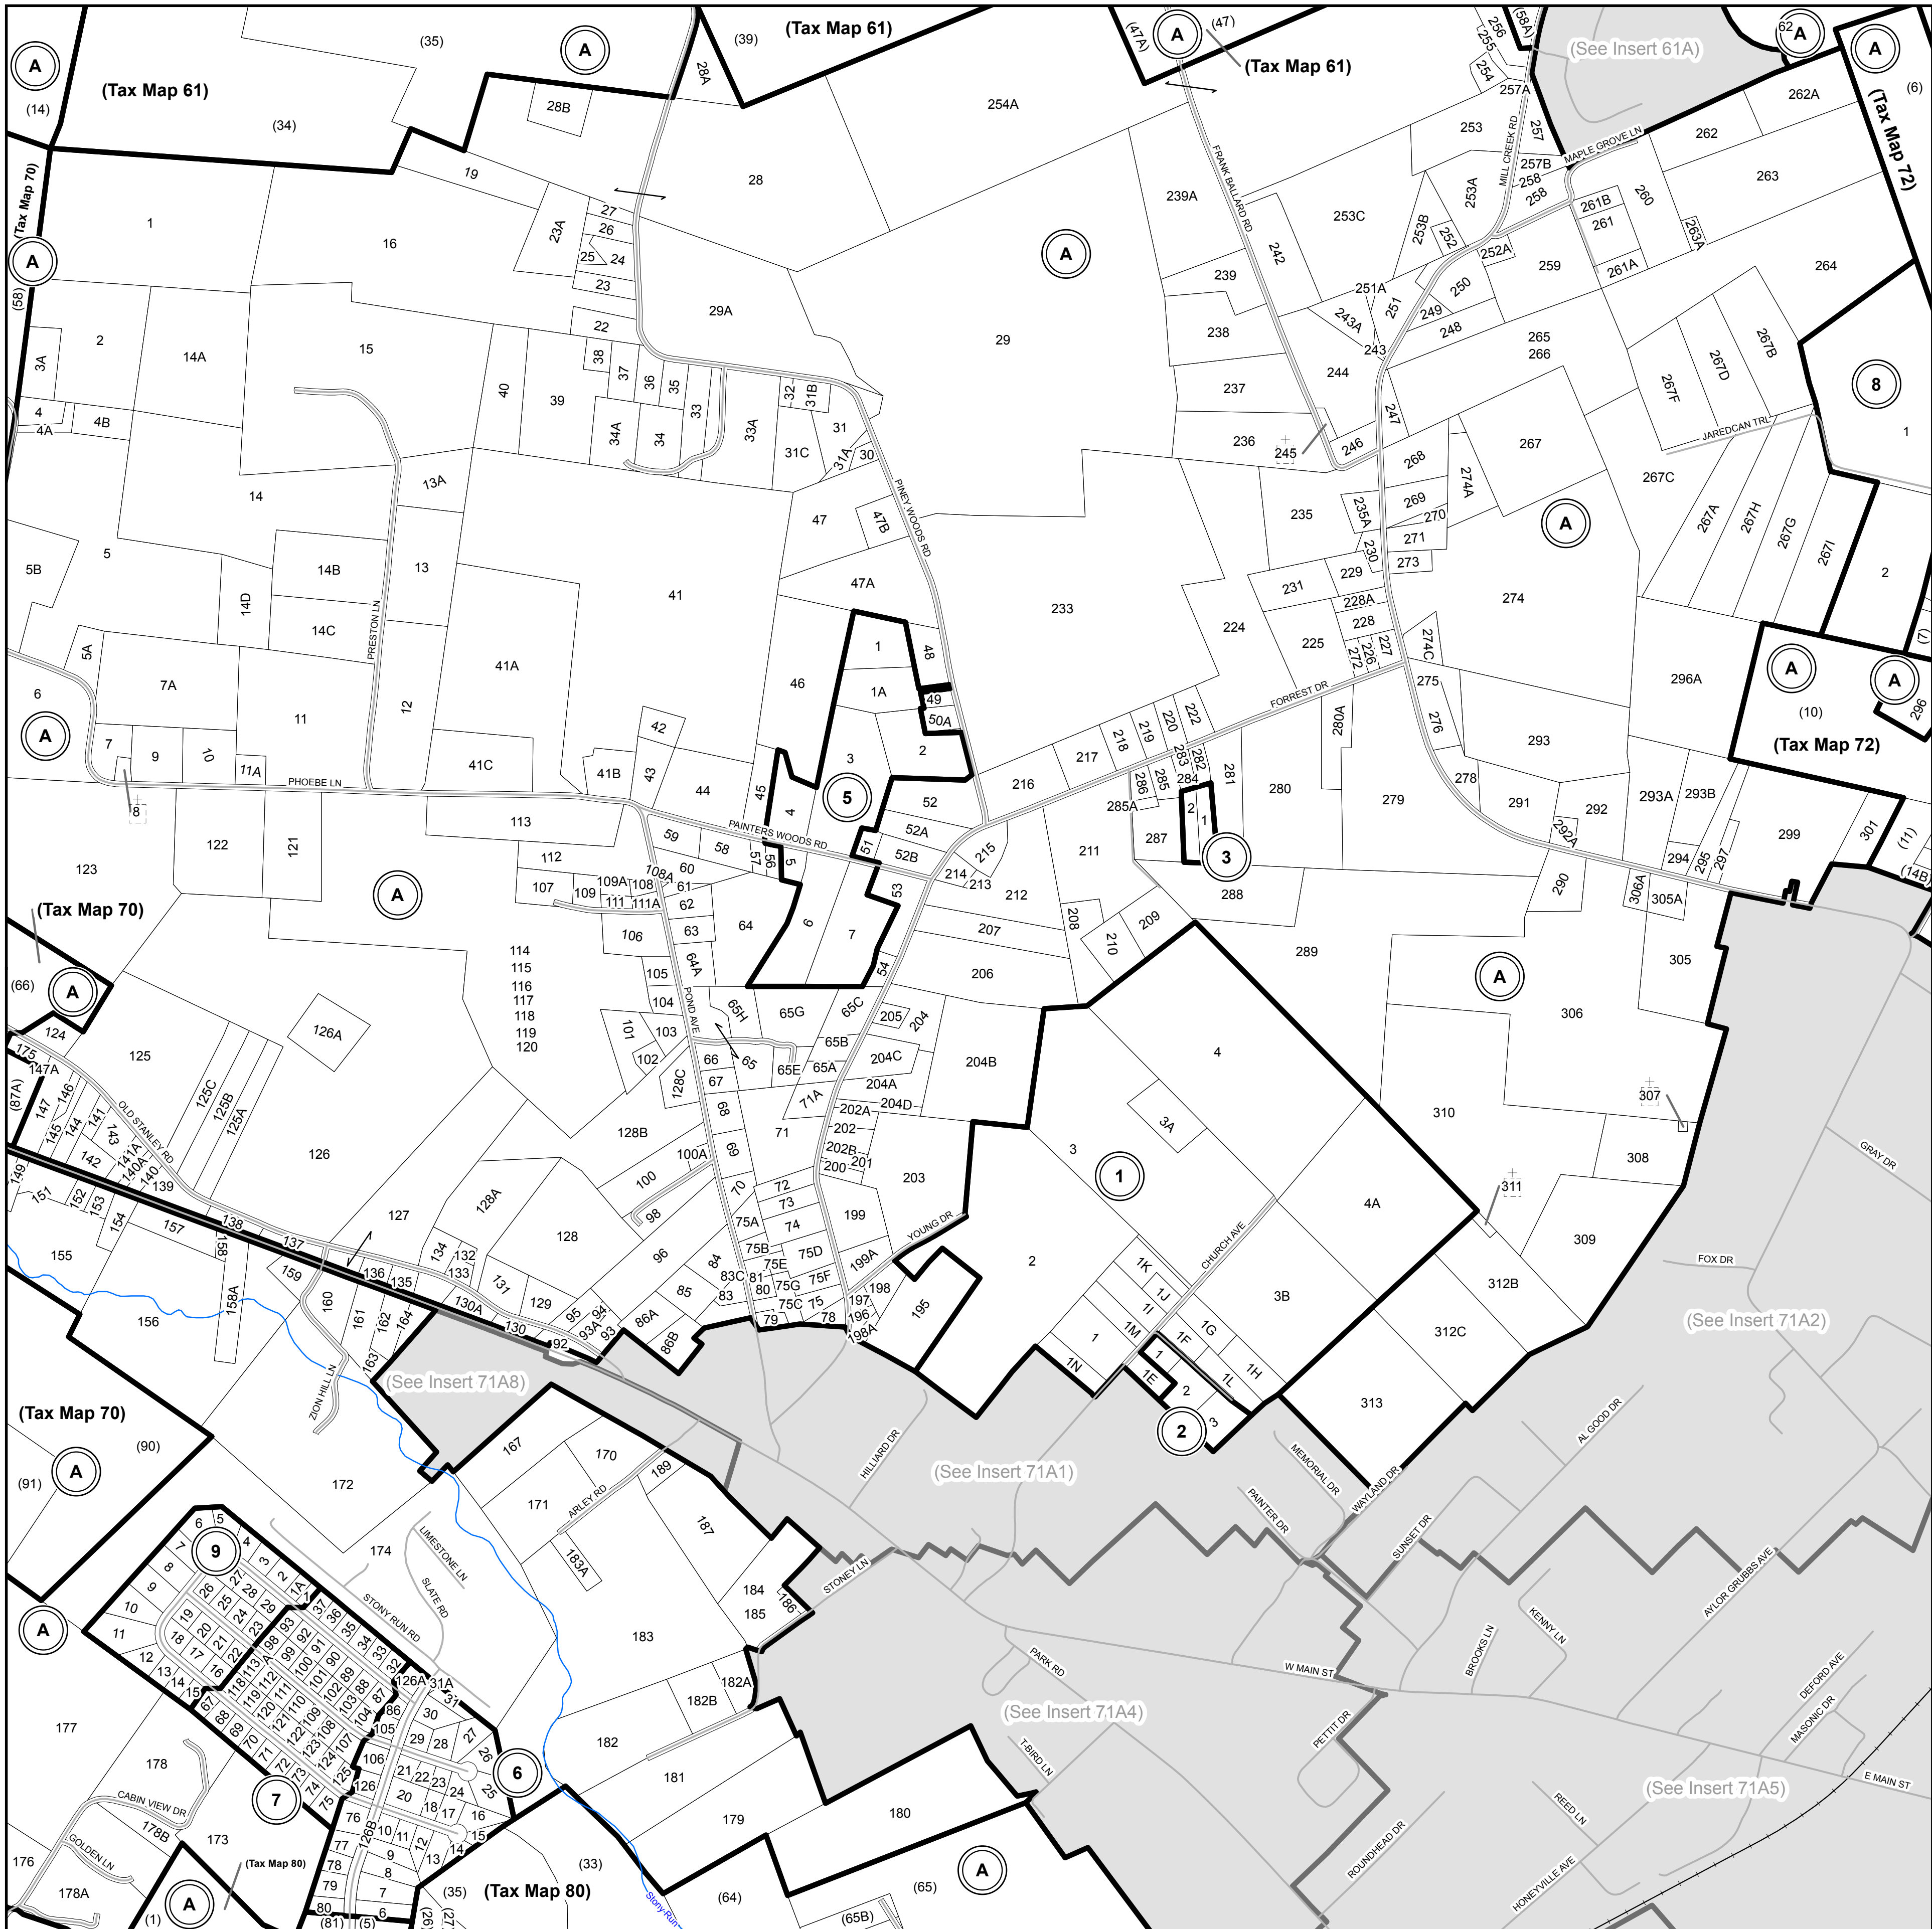

Tax Map Parcels

Page County, Virginia

60 61 62

79 80 81

MARKSVILLE
SHENANDOAH IRON WORKS

March 2017
Commissioner of Revenue
Reference Use Only

Tax Map
71

Any determination of topography or contours, or any depiction of physical improvements, property lines or boundaries is for general information only and shall not be used for the design, modification, or construction of improvements to real property or for flood plain determination.