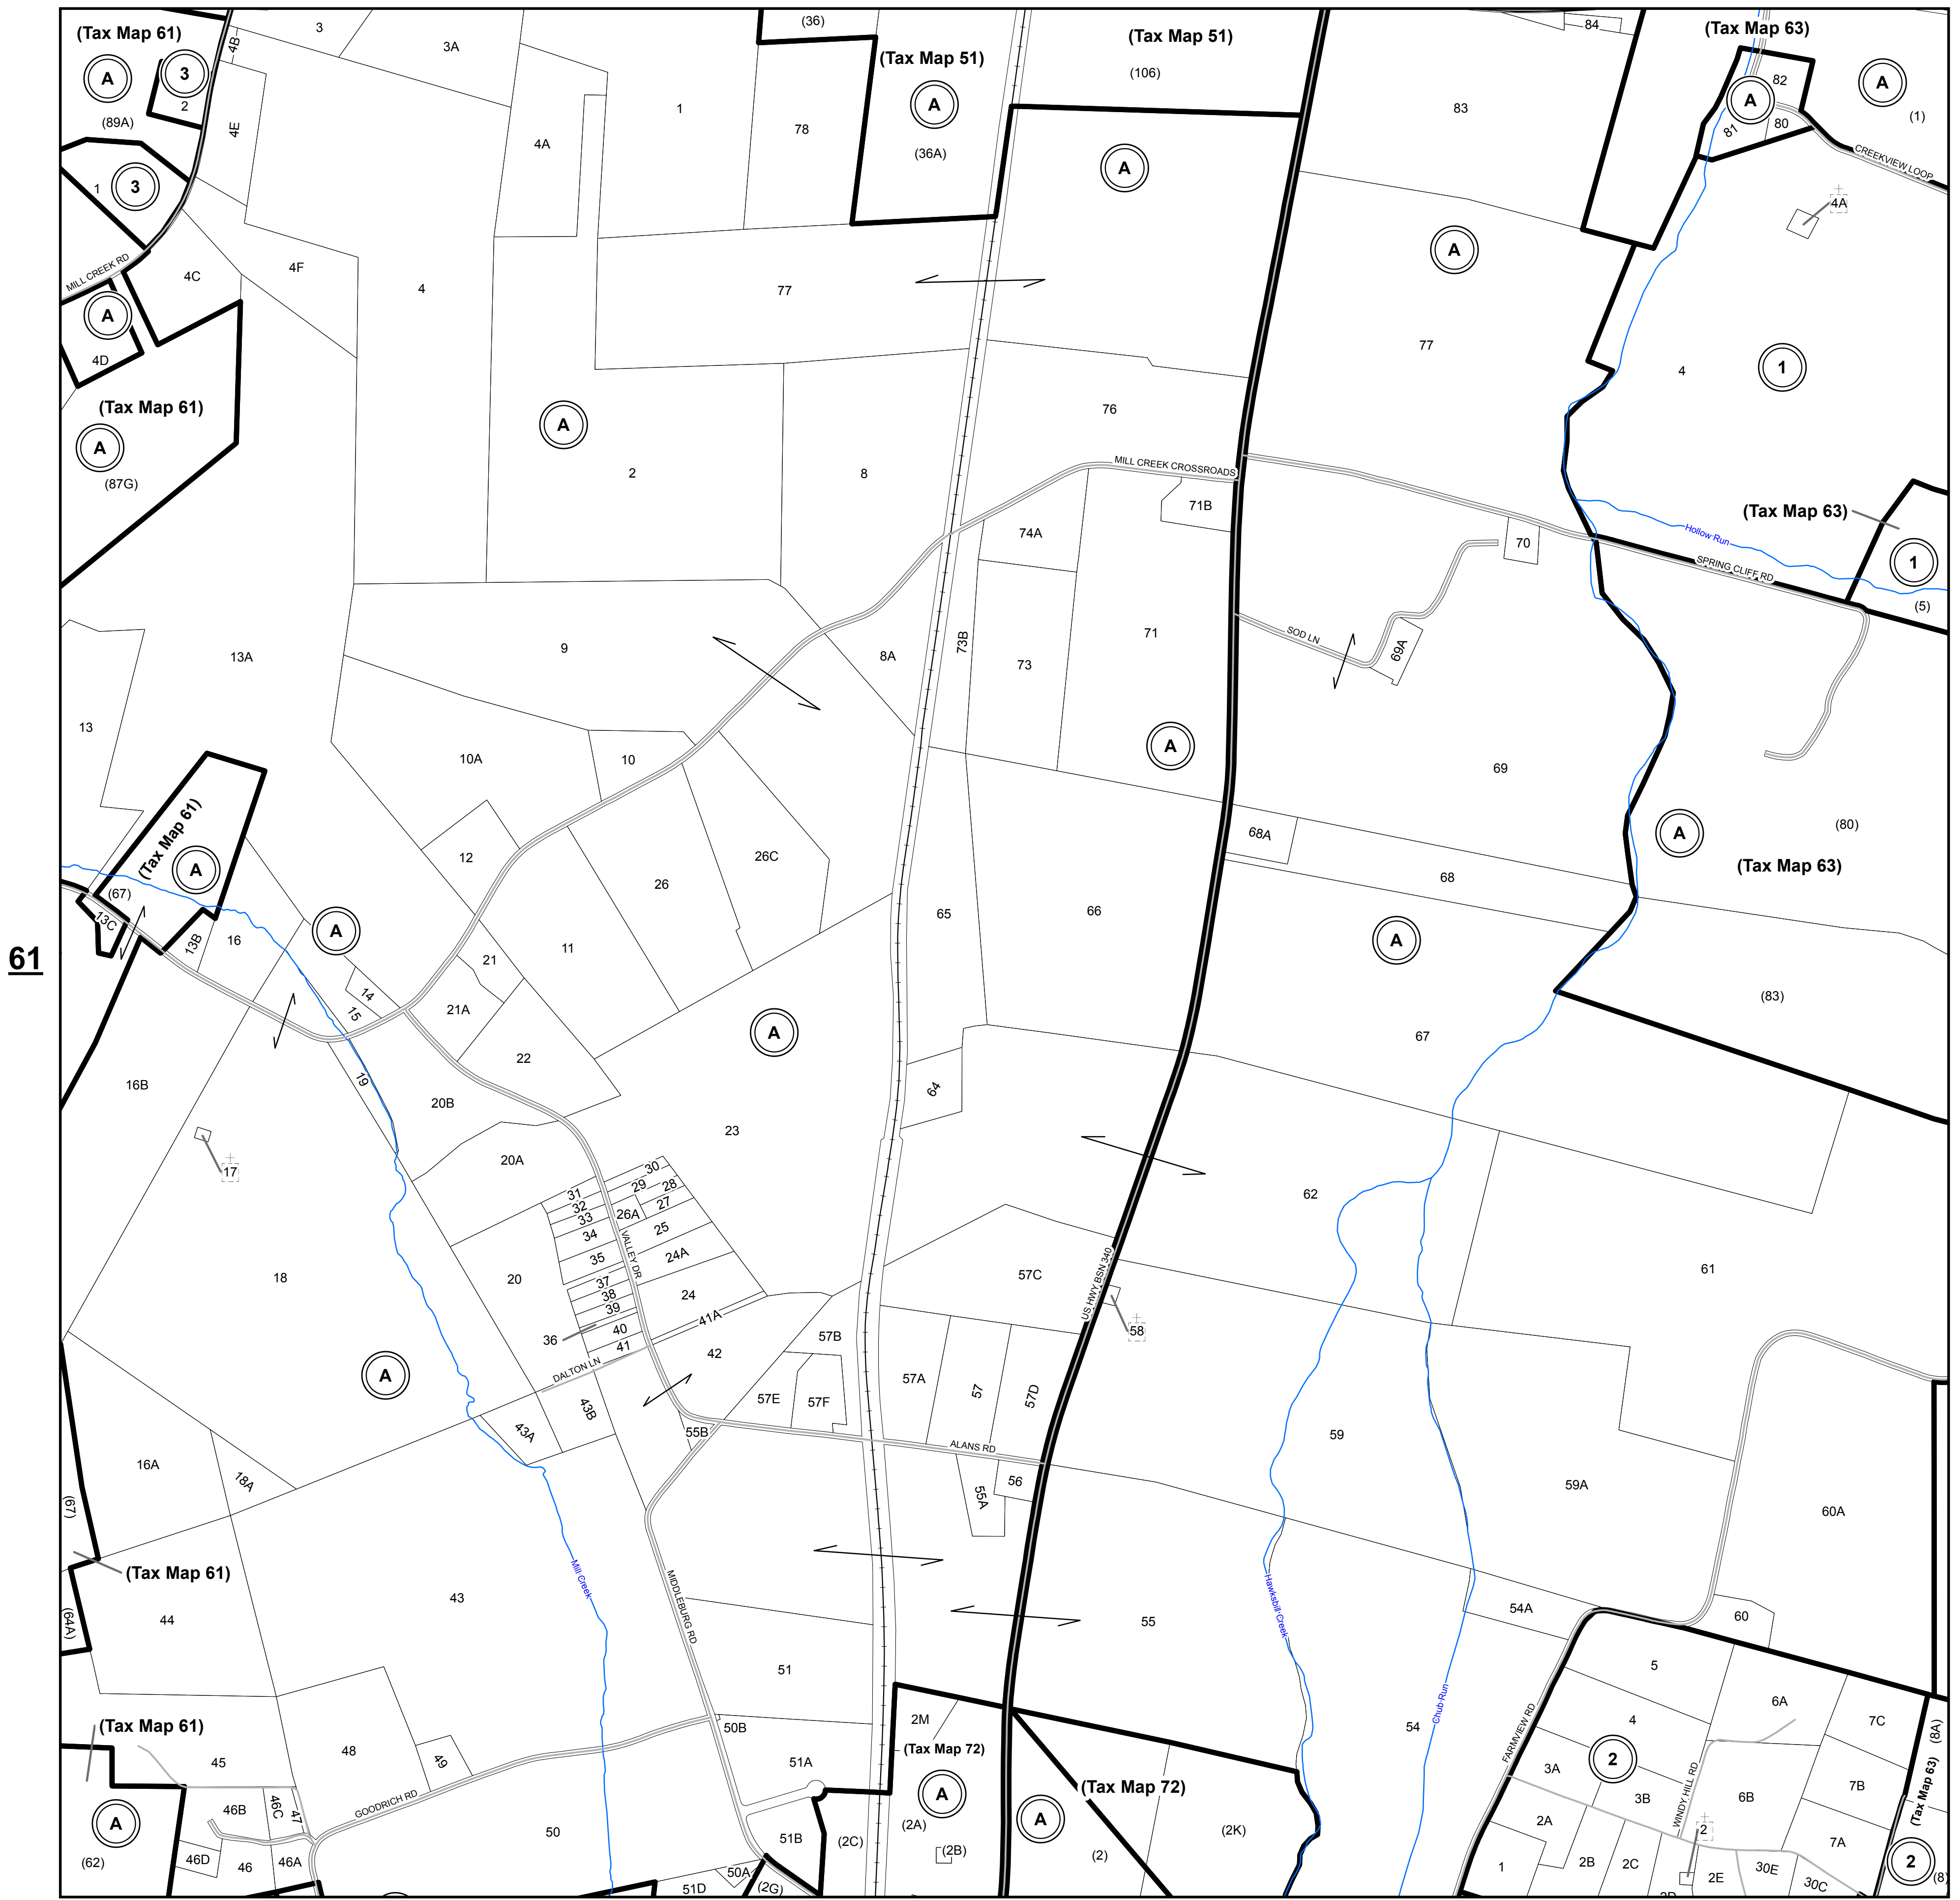

Tax Map Parcels

Page County, Virginia

50

51

52

61

63

71

72

73

LURAY DISTRICT
MARKSVILLE DISTRICT

March 2017
Commissioner of Revenue
Reference Use Only

Tax Map
62